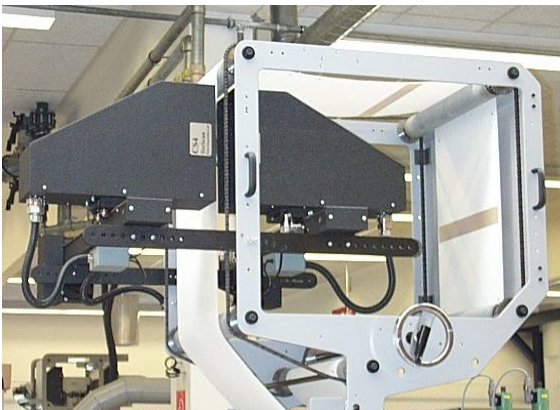

## RECENT INSTALLATIONS

T shape camera housing installed on an MPS press

AVIS system with print defect detection installed on MPS press

CS4 system installed on Expert Rotogravure Press

CS1 system displayed on Orthotec Shaftless Intermittent Rotary press